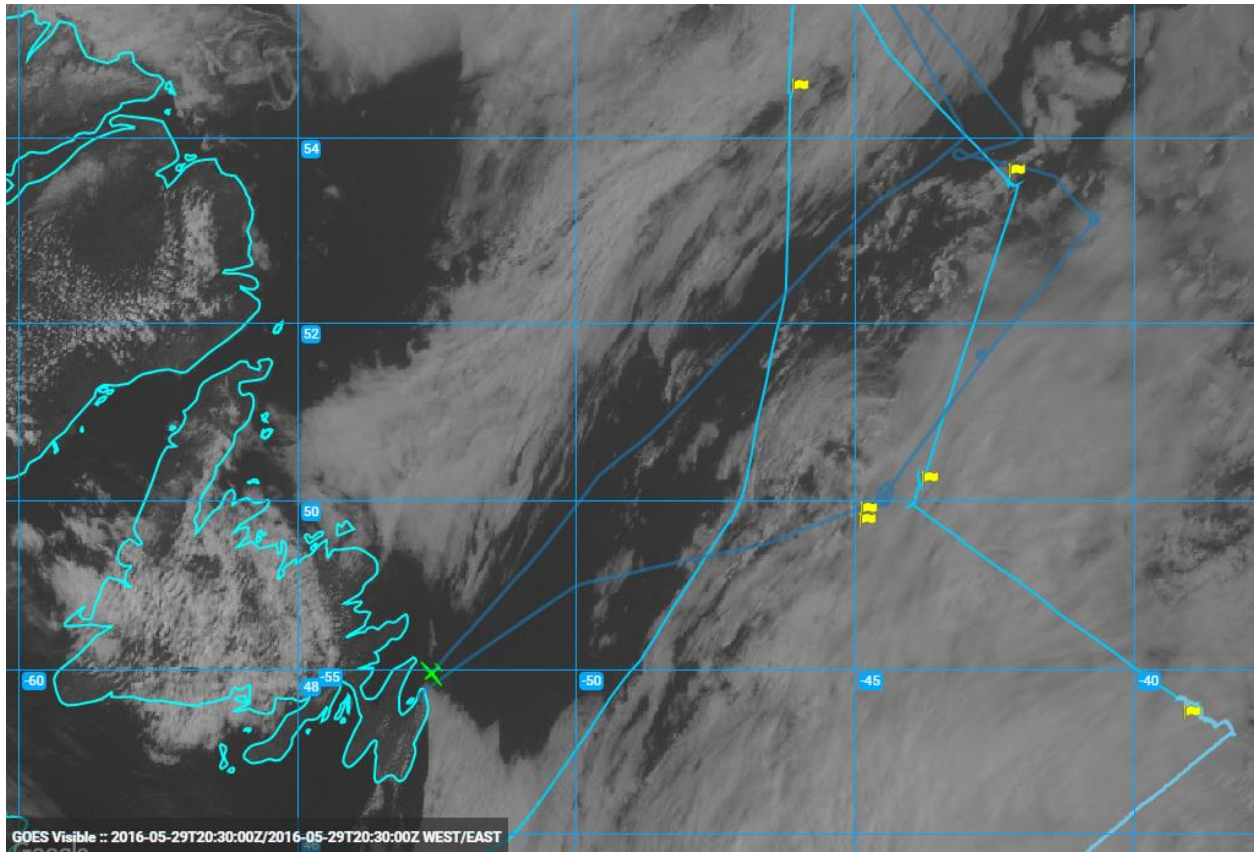

Comments:

Real-time GOES imagery with overlaid ship, aircraft, and CALIPSO trajectories.

MODIS_Terra_Overpass

1215Z_SprialDownAtS3

1237Z_S3toS2

1300Z_S3toS2

1335Z_S3toS2

1345Z_SpiralNearS2

1820Z_NorthernSurveyWithGOESvisible

1900Z_HighAltitudeLegToRTB

1935Z_HighAltitudeLegToRTB

1950Z_HighAltitudeLegToRTB

2000Z_HighAltitudeLegToRTB

2020Z_HighAltitudeLegToRTB

2030Z_HighAltitudeLegToRTB_ZoomOut

2045Z_HighAltitudeLegToRTB_ZoomOut