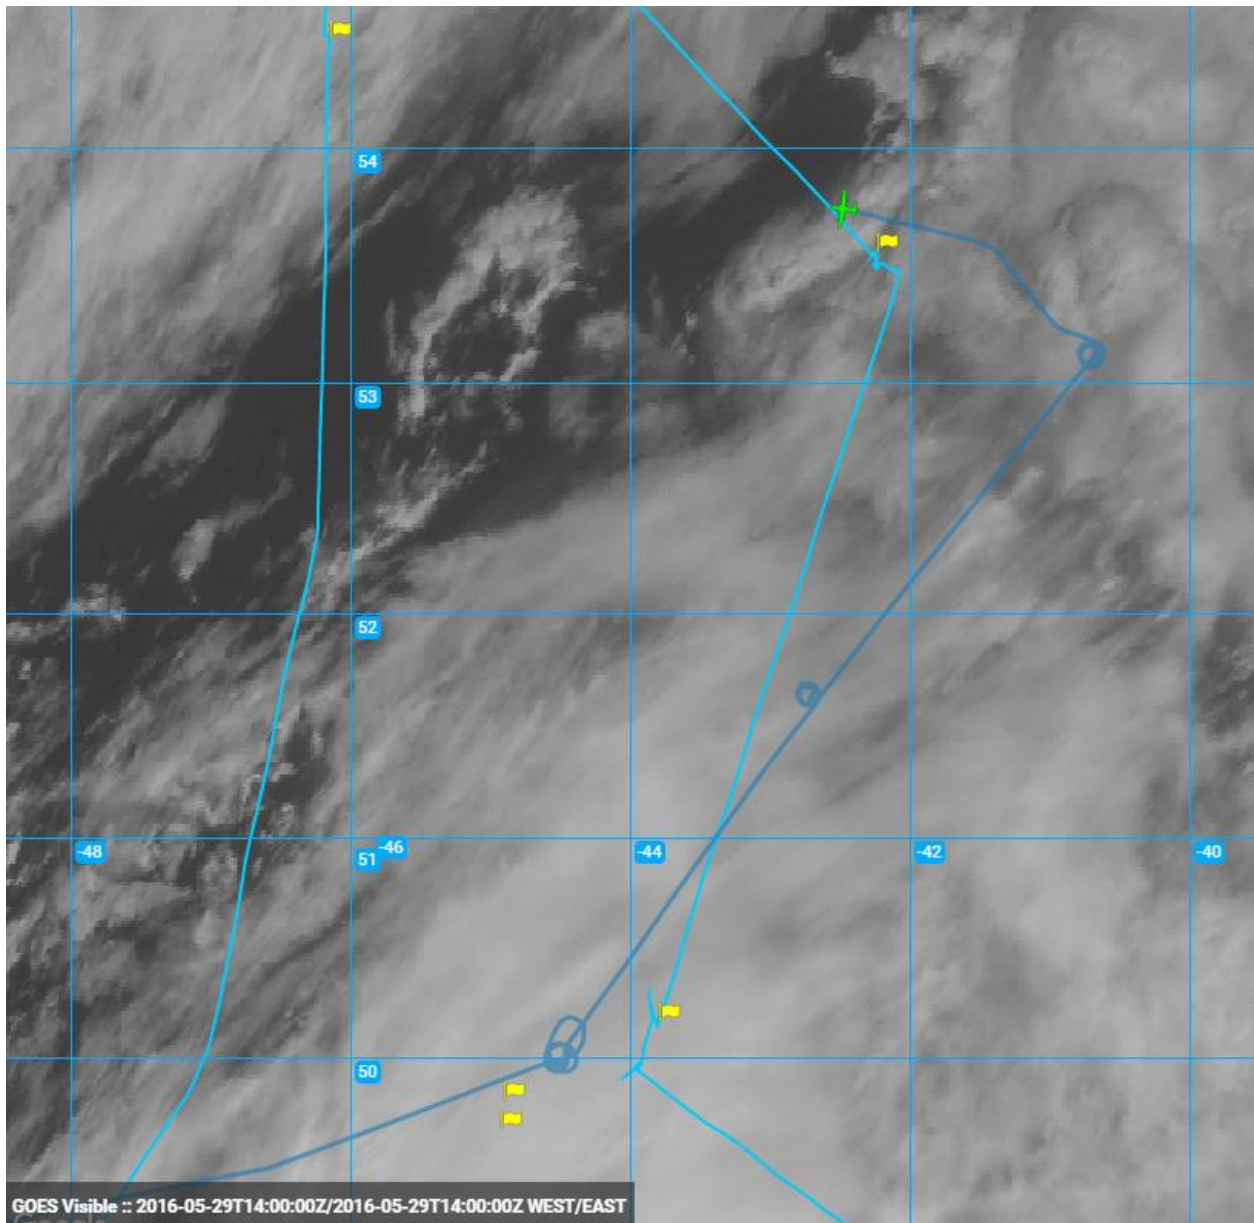

Comments:

Real-time GOES imagery with overlaid ship, aircraft, and CALIPSO trajectories.

MODIS_Terra_Overpass

1215Z_SprialDownAtS3

1237Z_S3toS2

1300Z_S3toS2

1335Z_S3toS2

1345Z_SpiralNearS2

1415Z_OceanRemoteSensingNearBoxExit

1430Z_LeavingTheBox

1500Z_Clouds

1520Z_NorthernSurvey

1640Z_NorthernSurvey

1640Z_NorthernSurveyClouds

1700Z_IR_Clouds

1800Z_NorthernSurvey

1820Z_NorthernSurveyWithGOESvisible

1900Z_HighAltitudeLegToRTB

1935Z_HighAltitudeLegToRTB

1950Z_HighAltitudeLegToRTB

2000Z_HighAltitudeLegToRTB

2020Z_HighAltitudeLegToRTB

2030Z_HighAltitudeLegToRTB_ZoomOut

2045Z_HighAltitudeLegToRTB_ZoomOut