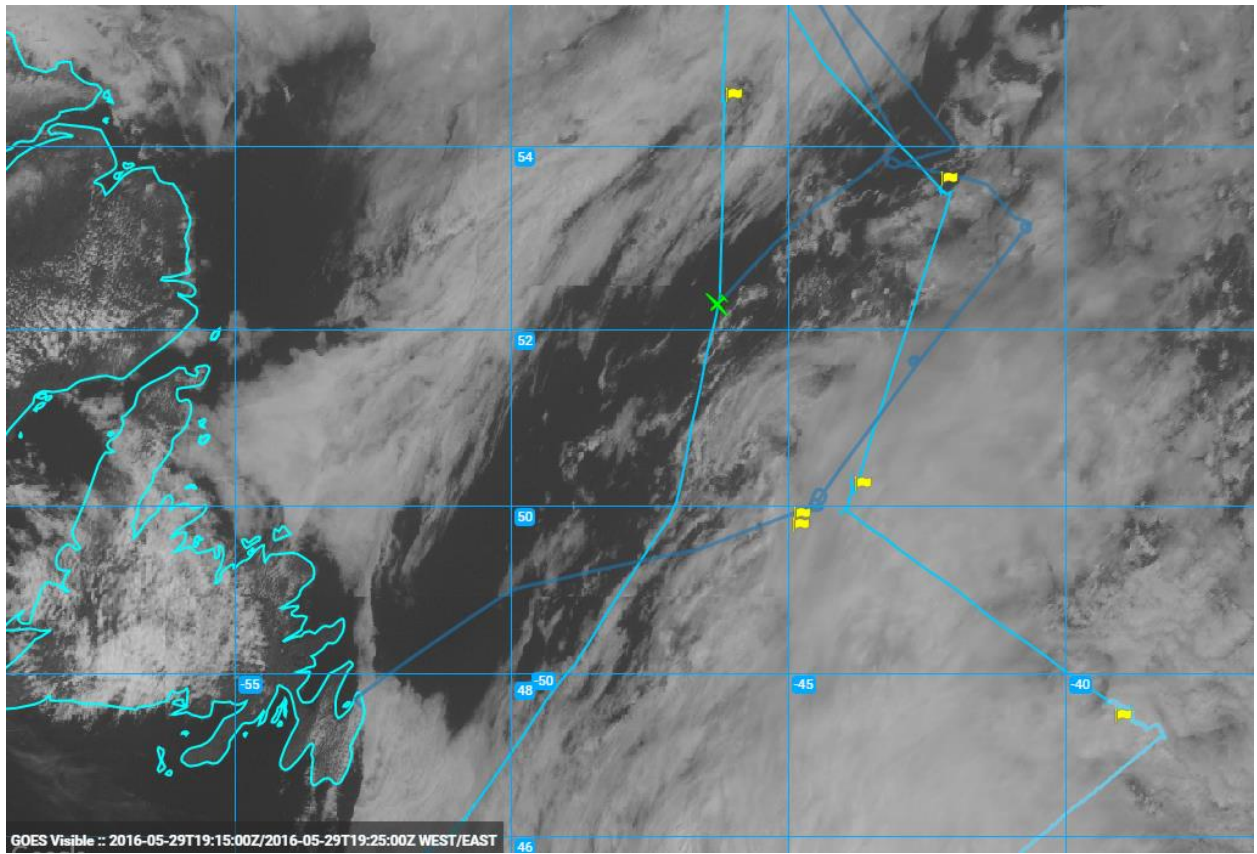

Comments:

Real-time GOES imagery with overlaid ship, aircraft, and CALIPSO trajectories.

MODIS_Terra_Overpass

1215Z_SprialDownAtS3

1237Z_S3toS2

1300Z_S3toS2

1335Z_S3toS2

1345Z_SpiralNearS2

1415Z_OceanRemoteSensingNearBoxExit

1430Z_LeavingTheBox

1500Z_Clouds

1520Z_NorthernSurvey

1640Z_NorthernSurvey

1640Z_NorthernSurveyClouds

1700Z_IR_Clouds

1800Z_NorthernSurvey

1820Z_NorthernSurveyWithGOESvisible

1900Z_HighAltitudeLegToRTB

1935Z_HighAltitudeLegToRTB

1950Z_HighAltitudeLegToRTB

2000Z_HighAltitudeLegToRTB

2020Z_HighAltitudeLegToRTB

2030Z_HighAltitudeLegToRTB_ZoomOut

2045Z_HighAltitudeLegToRTB_ZoomOut