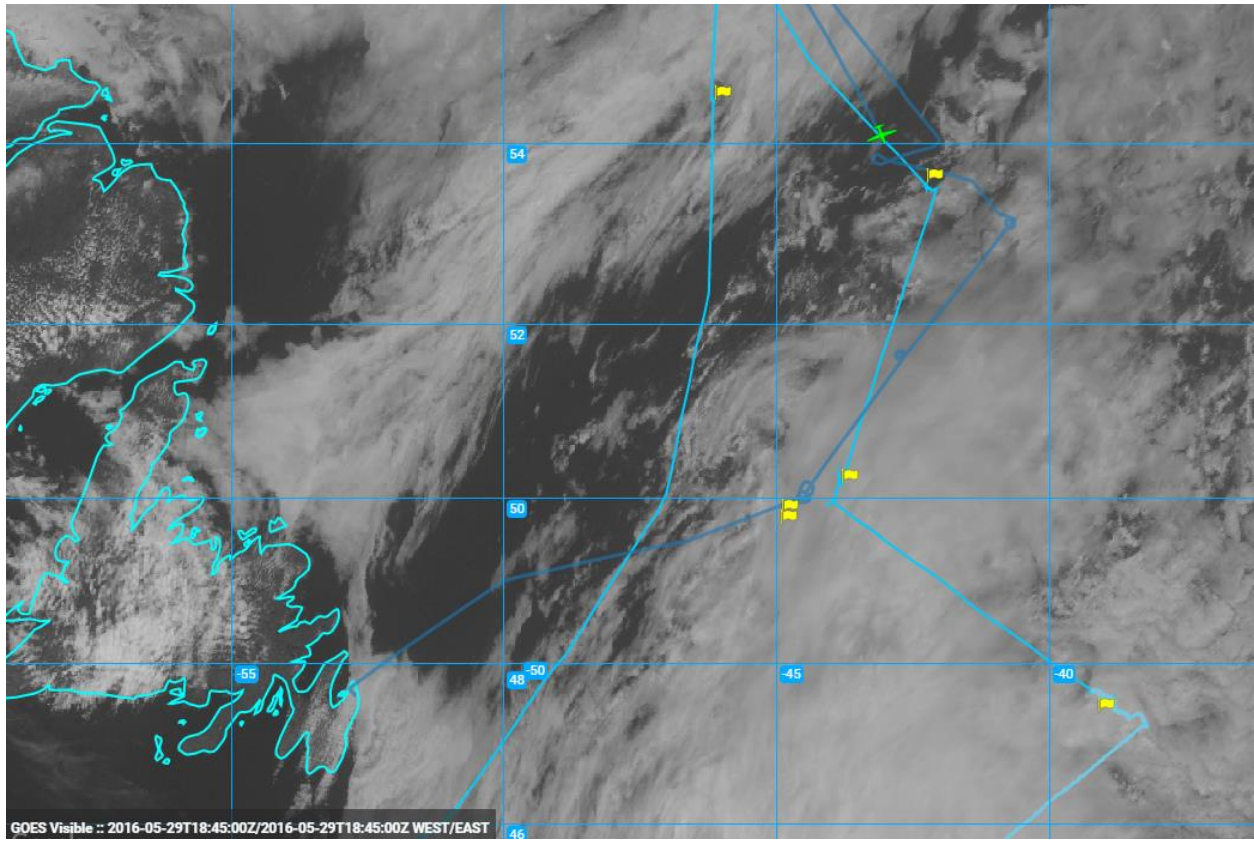

Comments:

Real-time GOES imagery with overlaid ship, aircraft, and CALIPSO trajectories.

MODIS_Terra_Overpass

1215Z_SprialDownAtS3

1237Z_S3toS2

1300Z_S3toS2

1335Z_S3toS2

1345Z_SpiralNearS2

1415Z_OceanRemoteSensingNearBoxExit

1430Z_LeavingTheBox

1500Z_Clouds

1520Z_NorthernSurvey

1640Z_NorthernSurvey

1640Z_NorthernSurveyClouds

1700Z_IR_Clouds

1800Z_NorthernSurvey

1820Z_NorthernSurveyWithGOESvisible

1900Z_HighAltitudeLegToRTB

1935Z_HighAltitudeLegToRTB

1950Z_HighAltitudeLegToRTB

2000Z_HighAltitudeLegToRTB

2020Z_HighAltitudeLegToRTB

2030Z_HighAltitudeLegToRTB_ZoomOut

2045Z_HighAltitudeLegToRTB_ZoomOut