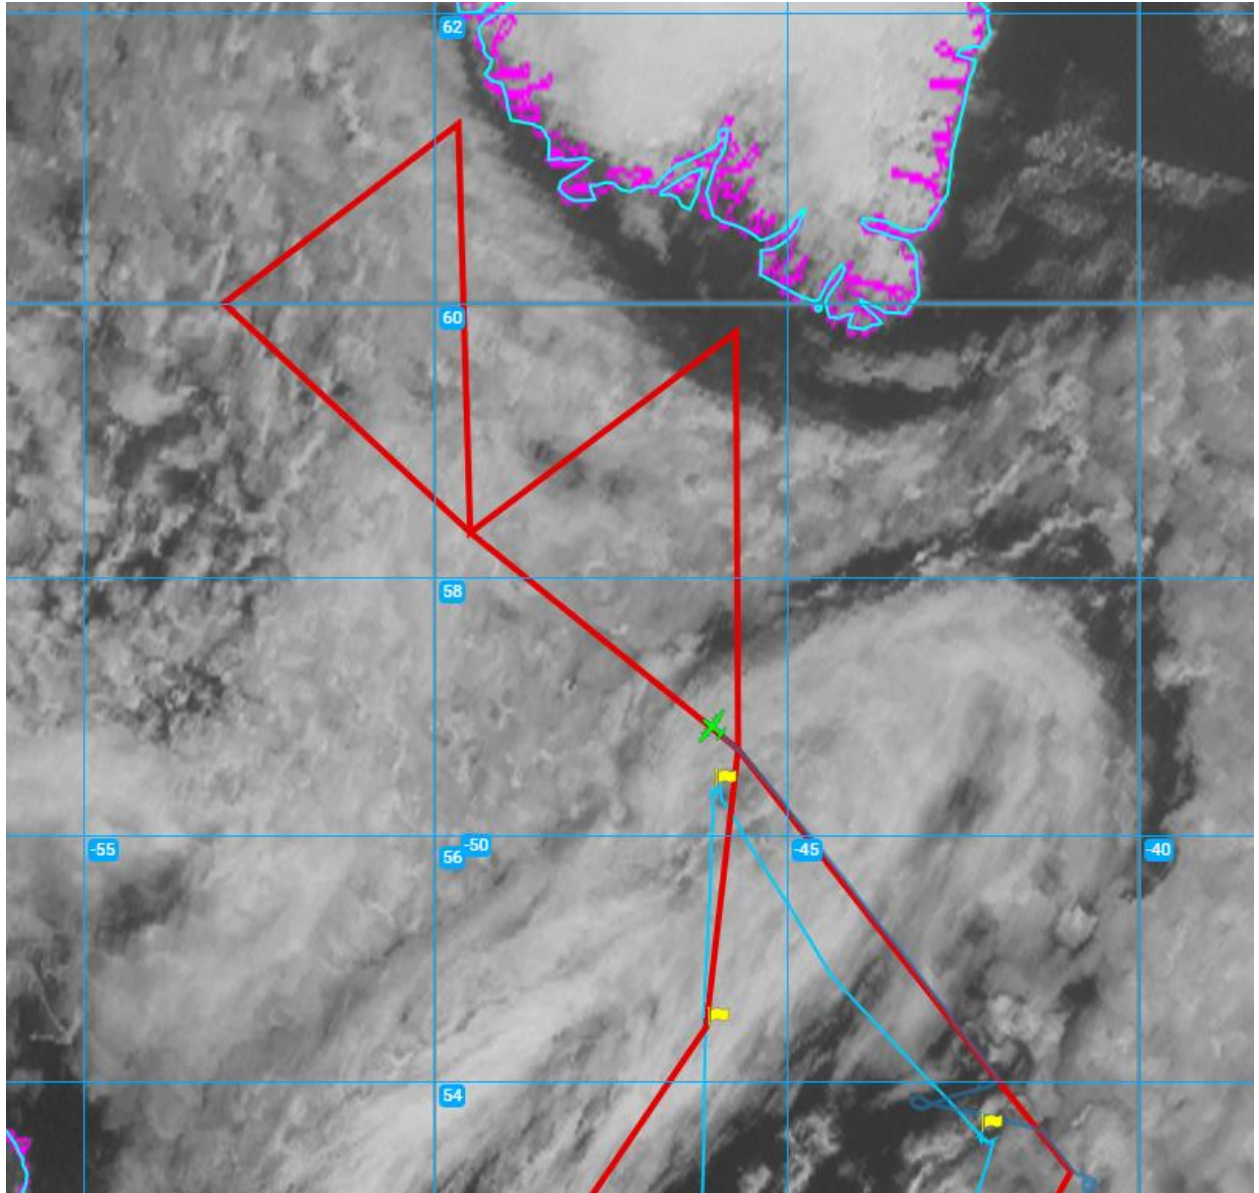

Comments:

Real-time GOES imagery with overlaid ship, aircraft, and CALIPSO trajectories.

MODIS_Terra_Overpass

1215Z_SprialDownAtS3

1237Z_S3toS2

1300Z_S3toS2

1335Z_S3toS2

1345Z_SpiralNearS2

1415Z_OceanRemoteSensingNearBoxExit

1430Z_LeavingTheBox

1500Z_Clouds

1520Z_NorthernSurvey

1640Z_NorthernSurvey

1640Z_NorthernSurveyClouds

1700Z_IR_Clouds

1800Z_NorthernSurvey

1820Z_NorthernSurveyWithGOESvisible

1900Z_HighAltitudeLegToRTB

1935Z_HighAltitudeLegToRTB

1950Z_HighAltitudeLegToRTB

2000Z_HighAltitudeLegToRTB

2020Z_HighAltitudeLegToRTB

2030Z_HighAltitudeLegToRTB_ZoomOut

2045Z_HighAltitudeLegToRTB_ZoomOut