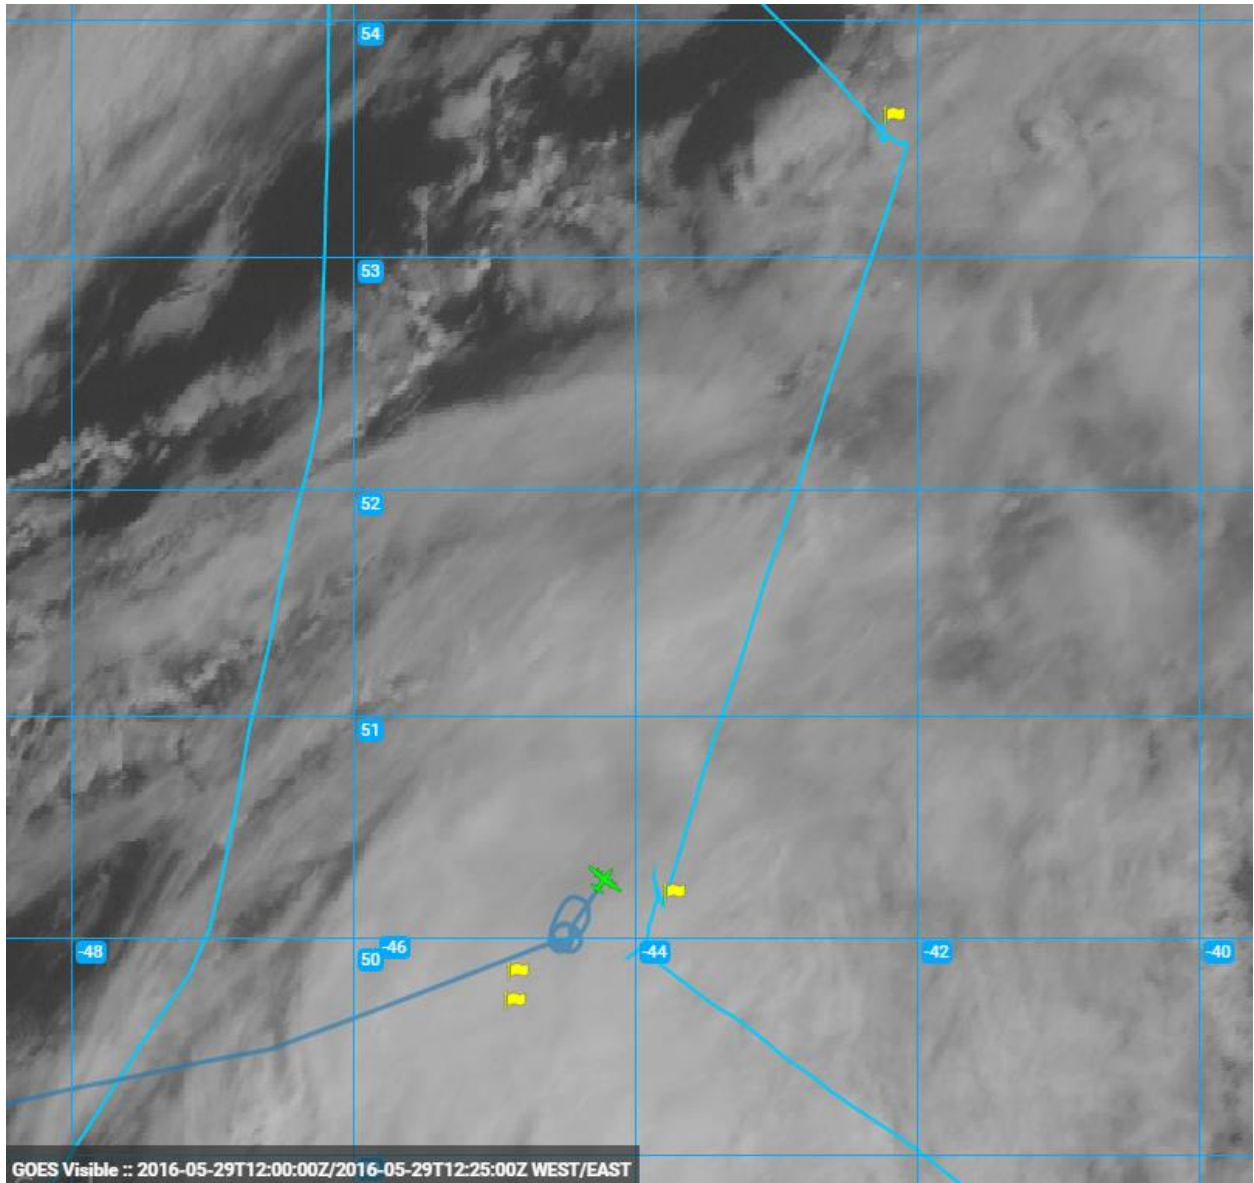

Comments:

Real-time GOES imagery with overlaid ship, aircraft, and CALIPSO trajectories.

MODIS_Terra_Overpass

1215Z_SprialDownAtS3

1237Z_S3toS2

1300Z_S3toS2

1335Z_S3toS2

1345Z_SpiralNearS2

1820Z_NorthernSurveyWithGOESvisible

1900Z_HighAltitudeLegToRTB

1935Z_HighAltitudeLegToRTB

1950Z_HighAltitudeLegToRTB

2000Z_HighAltitudeLegToRTB

2020Z_HighAltitudeLegToRTB

2030Z_HighAltitudeLegToRTB_ZoomOut

2045Z_HighAltitudeLegToRTB_ZoomOut