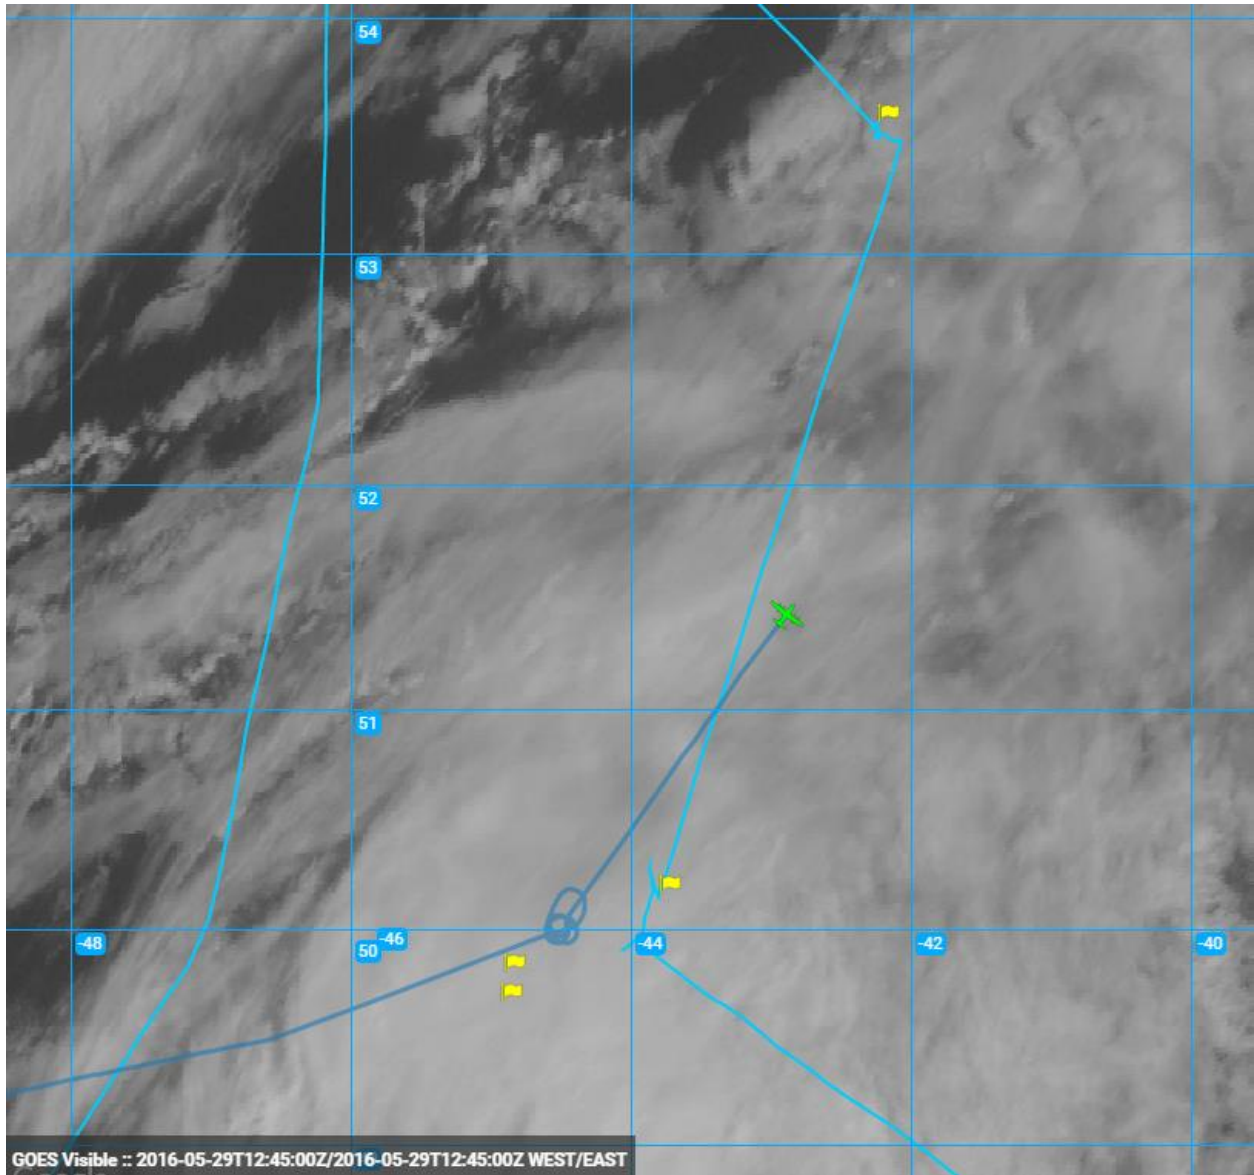

Comments:

Real-time GOES imagery with overlaid ship, aircraft, and CALIPSO trajectories.

MODIS_Terra_Overpass

1215Z_SprialDownAtS3

1237Z_S3toS2

1300Z_S3toS2

1335Z_S3toS2

1345Z_SpiralNearS2

1415Z_OceanRemoteSensingNearBoxExit

1430Z_LeavingTheBox

1500Z_Clouds

1520Z_NorthernSurvey

1640Z_NorthernSurvey

1640Z_NorthernSurveyClouds

1700Z_IR_Clouds

1800Z_NorthernSurvey

1820Z_NorthernSurveyWithGOESvisible

1900Z_HighAltitudeLegToRTB

1935Z_HighAltitudeLegToRTB

1950Z_HighAltitudeLegToRTB

2000Z_HighAltitudeLegToRTB

2020Z_HighAltitudeLegToRTB

2030Z_HighAltitudeLegToRTB_ZoomOut

2045Z_HighAltitudeLegToRTB_ZoomOut