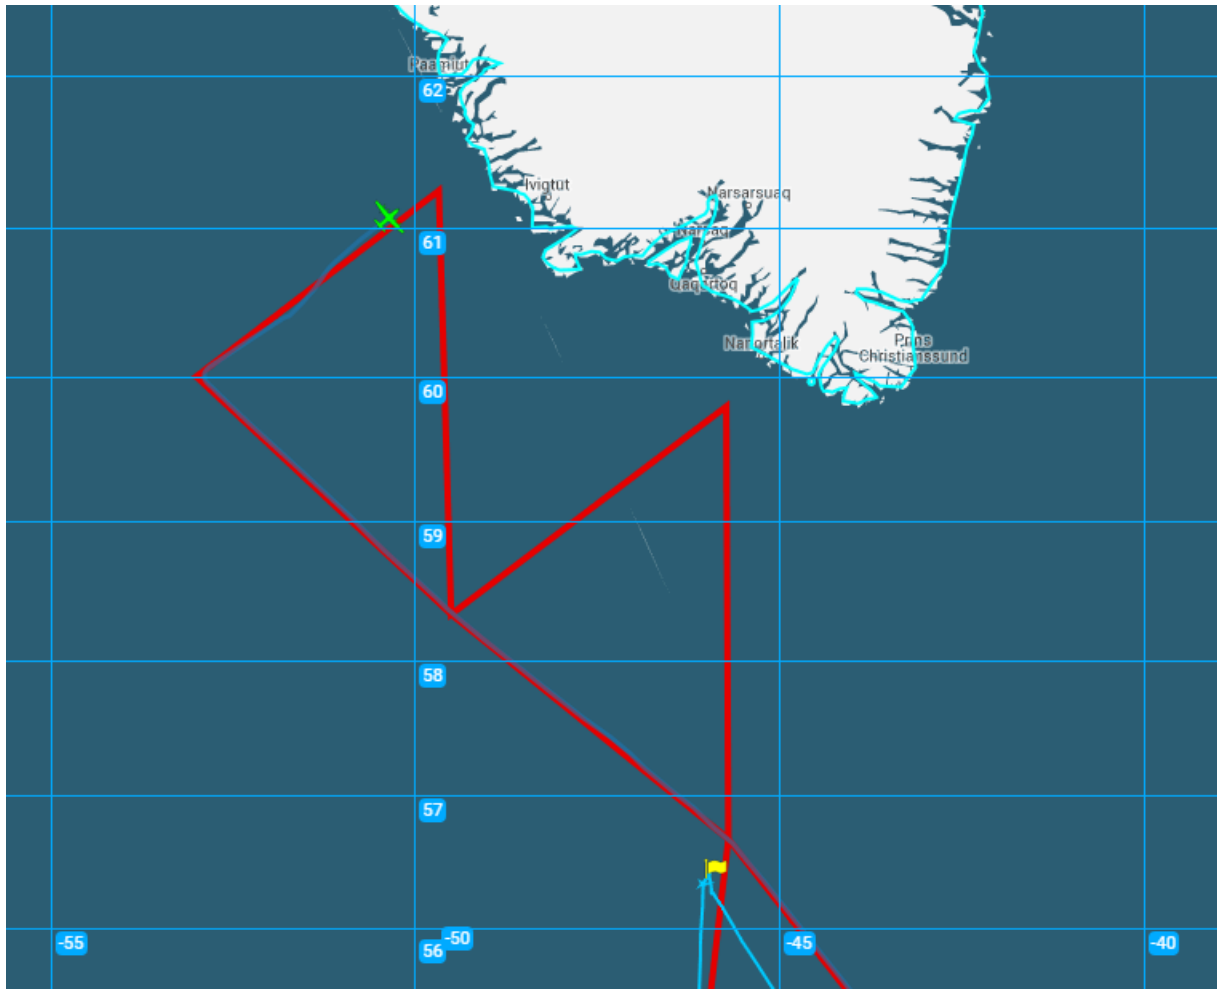

Comments:

Real-time GOES imagery with overlaid ship, aircraft, and CALIPSO trajectories.

MODIS_Terra_Overpass

1215Z_SprialDownAtS3

1237Z_S3toS2

1300Z_S3toS2

1335Z_S3toS2

1345Z_SpiralNearS2

1415Z_OceanRemoteSensingNearBoxExit

1430Z_LeavingTheBox

1500Z_Clouds

1520Z_NorthernSurvey

1640Z_NorthernSurvey

1640Z_NorthernSurveyClouds

1700Z_IR_Clouds

1800Z_NorthernSurvey

1820Z_NorthernSurveyWithGOESvisible

1900Z_HighAltitudeLegToRTB

1935Z_HighAltitudeLegToRTB

1950Z_HighAltitudeLegToRTB

2000Z_HighAltitudeLegToRTB

2020Z_HighAltitudeLegToRTB

2030Z_HighAltitudeLegToRTB_ZoomOut

2045Z_HighAltitudeLegToRTB_ZoomOut