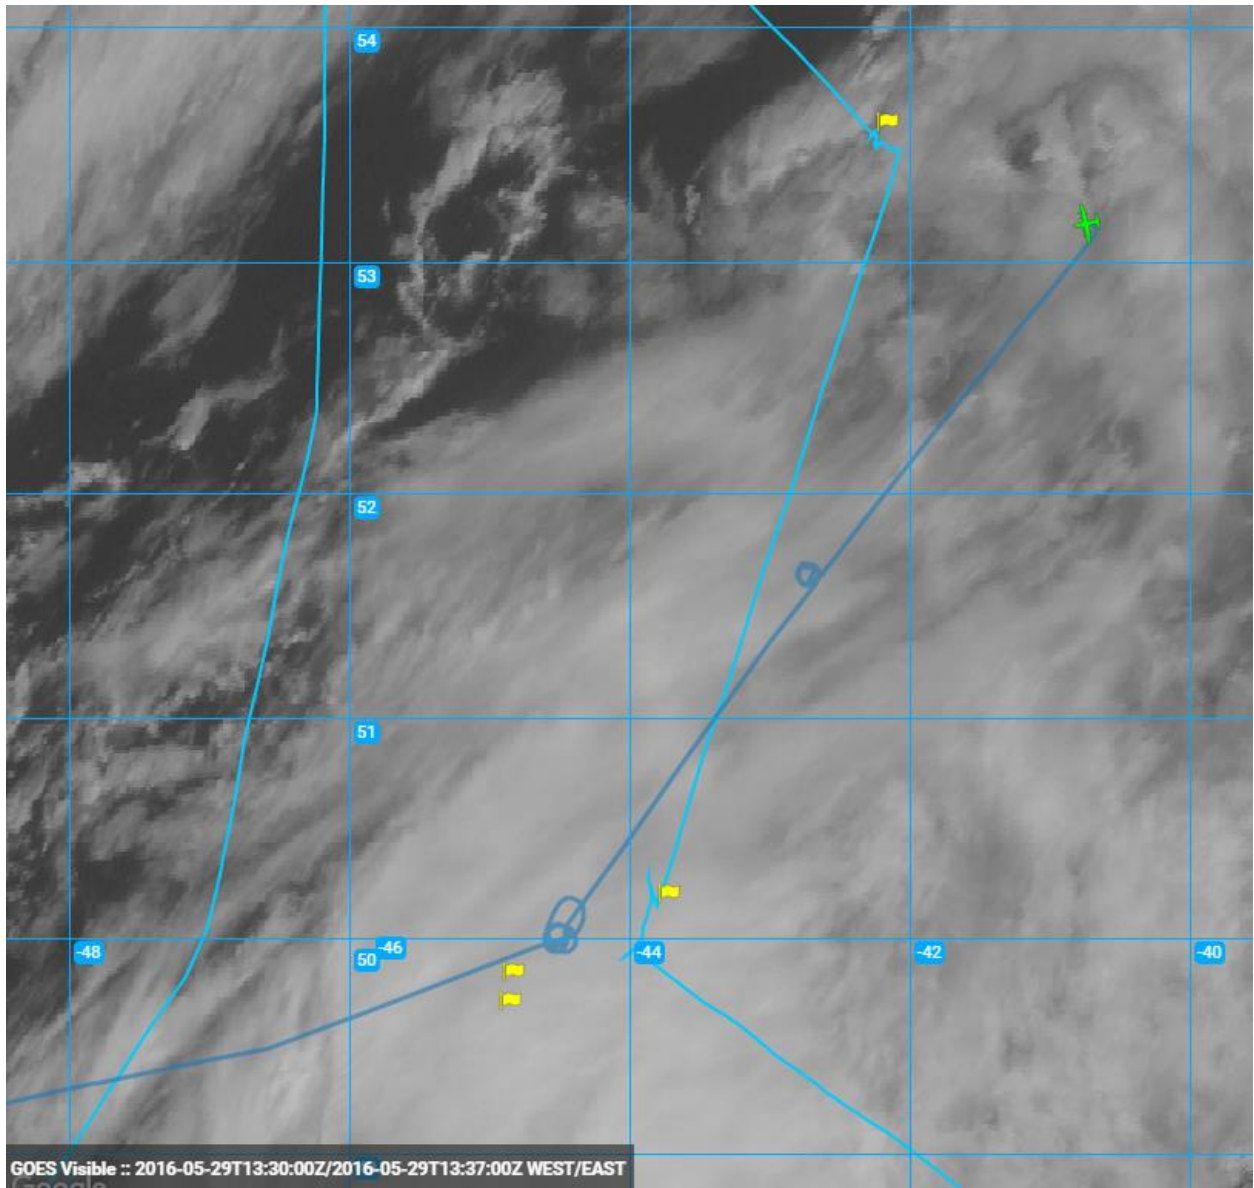

Comments:

Real-time GOES imagery with overlaid ship, aircraft, and CALIPSO trajectories.

MODIS_Terra_Overpass

1215Z_SprialDownAtS3

1237Z_S3toS2

1300Z_S3toS2

1335Z_S3toS2

1345Z_SpiralNearS2

1820Z_NorthernSurveyWithGOESvisible

1900Z_HighAltitudeLegToRTB

1935Z_HighAltitudeLegToRTB

1950Z_HighAltitudeLegToRTB

2000Z_HighAltitudeLegToRTB

2020Z_HighAltitudeLegToRTB

2030Z_HighAltitudeLegToRTB_ZoomOut

2045Z_HighAltitudeLegToRTB_ZoomOut