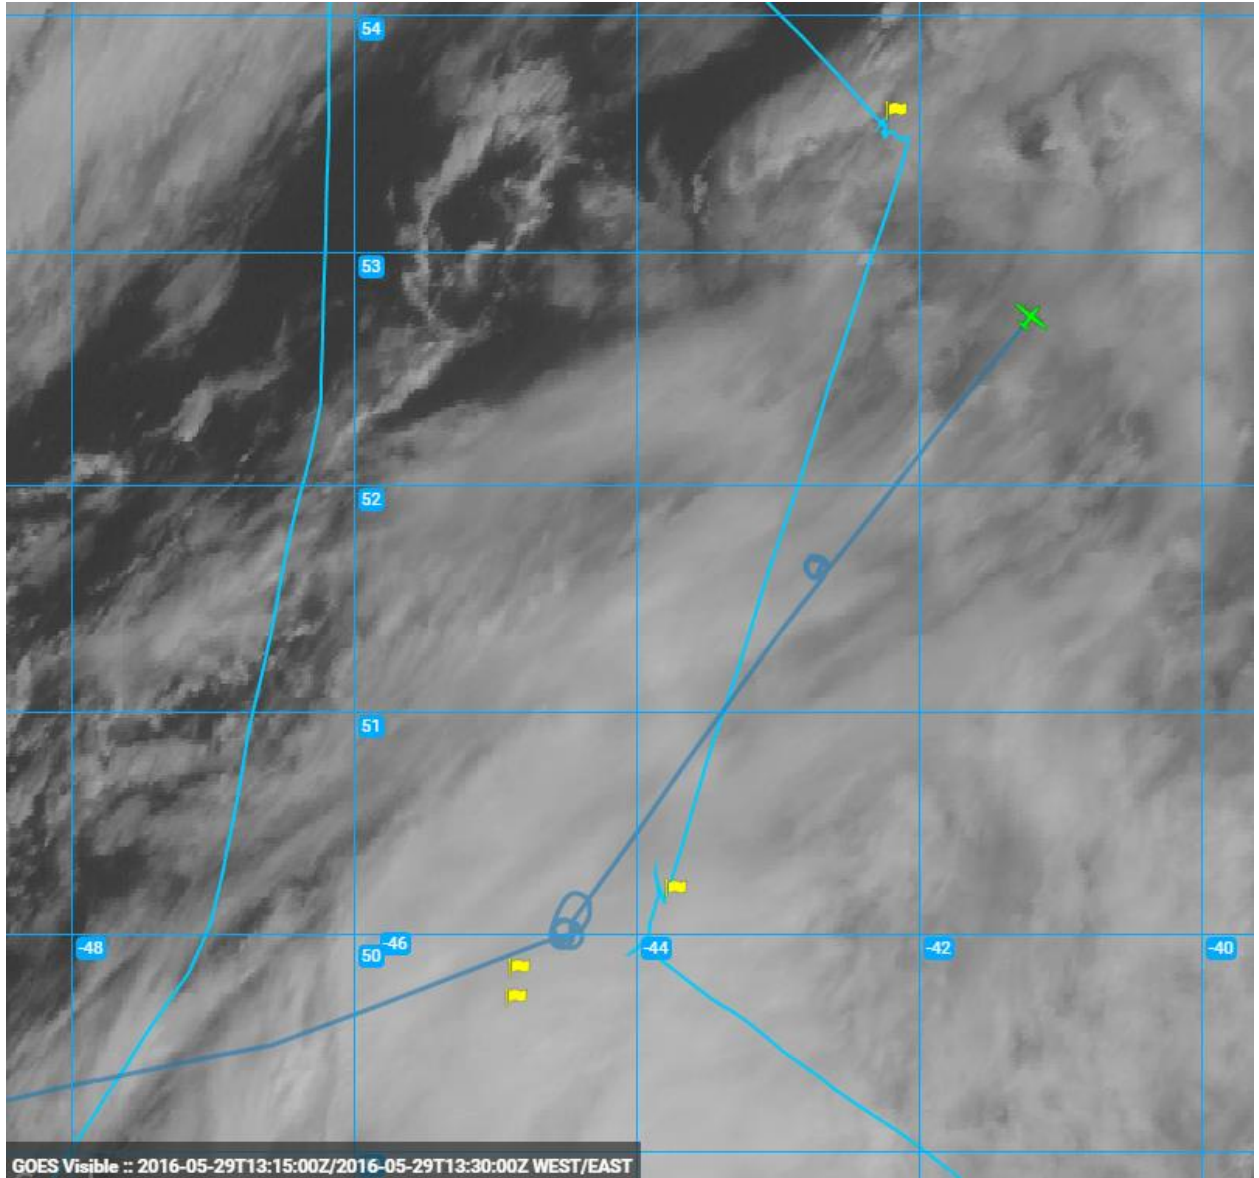

Comments:

Real-time GOES imagery with overlaid ship, aircraft, and CALIPSO trajectories.

MODIS_Terra_Overpass

1215Z_SprialDownAtS3

1237Z_S3toS2

1300Z_S3toS2

1335Z_S3toS2

1345Z_SpiralNearS2

1820Z_NorthernSurveyWithGOESvisible

1900Z_HighAltitudeLegToRTB

1935Z_HighAltitudeLegToRTB

1950Z_HighAltitudeLegToRTB

2000Z_HighAltitudeLegToRTB

2020Z_HighAltitudeLegToRTB

2030Z_HighAltitudeLegToRTB_ZoomOut

2045Z_HighAltitudeLegToRTB_ZoomOut