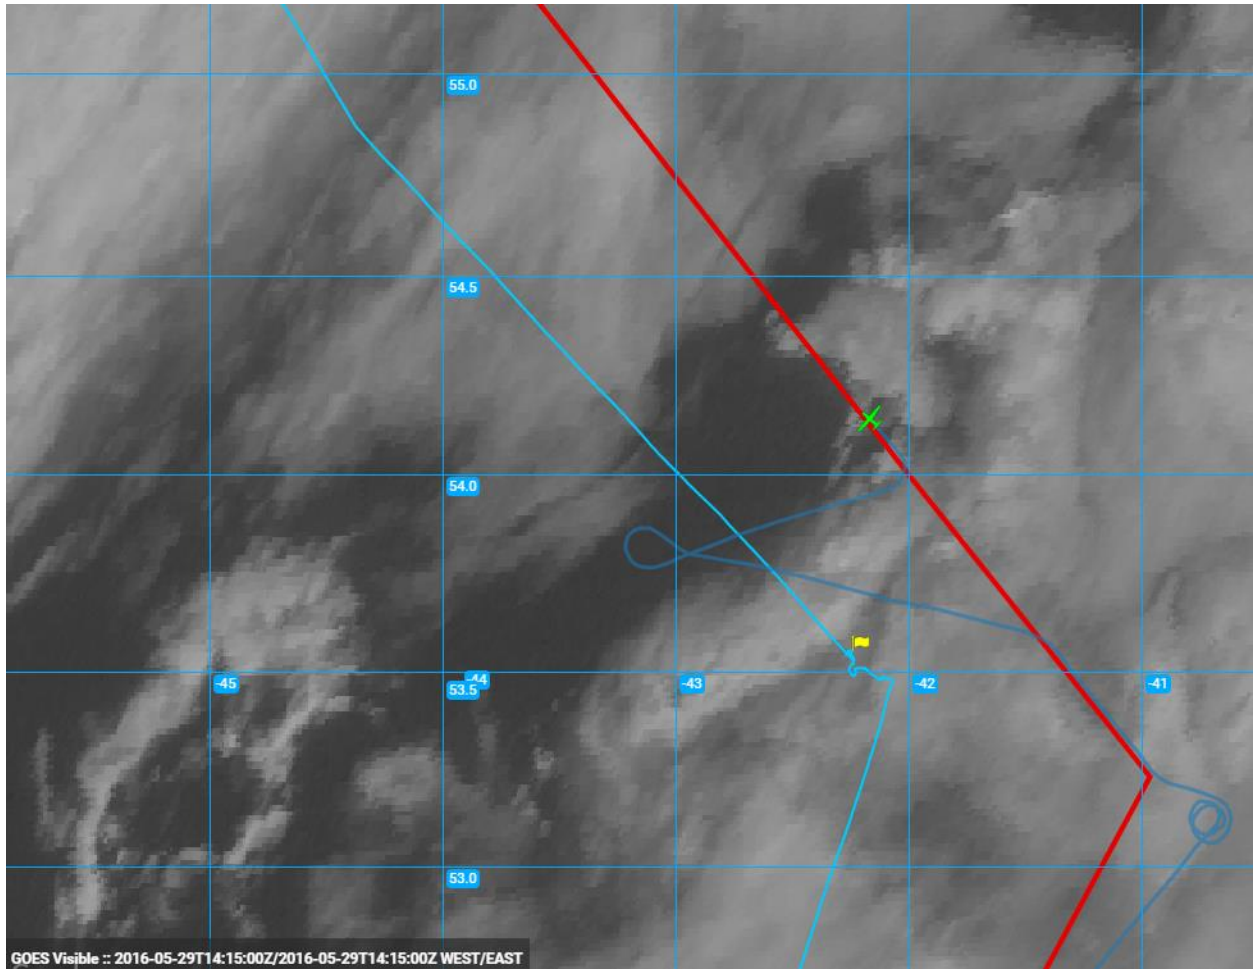

Comments:

Real-time GOES imagery with overlaid ship, aircraft, and CALIPSO trajectories.

MODIS_Terra_Overpass

1215Z_SprialDownAtS3

1237Z_S3toS2

1300Z_S3toS2

1335Z_S3toS2

1345Z_SpiralNearS2

1415Z_OceanRemoteSensingNearBoxExit

1430Z_LeavingTheBox

1500Z_Clouds

1520Z_NorthernSurvey

1640Z_NorthernSurvey

1640Z_NorthernSurveyClouds

1700Z_IR_Clouds

1800Z_NorthernSurvey

1820Z_NorthernSurveyWithGOESvisible

1900Z_HighAltitudeLegToRTB

1935Z_HighAltitudeLegToRTB

1950Z_HighAltitudeLegToRTB

2000Z_HighAltitudeLegToRTB

2020Z_HighAltitudeLegToRTB

2030Z_HighAltitudeLegToRTB_ZoomOut

2045Z_HighAltitudeLegToRTB_ZoomOut