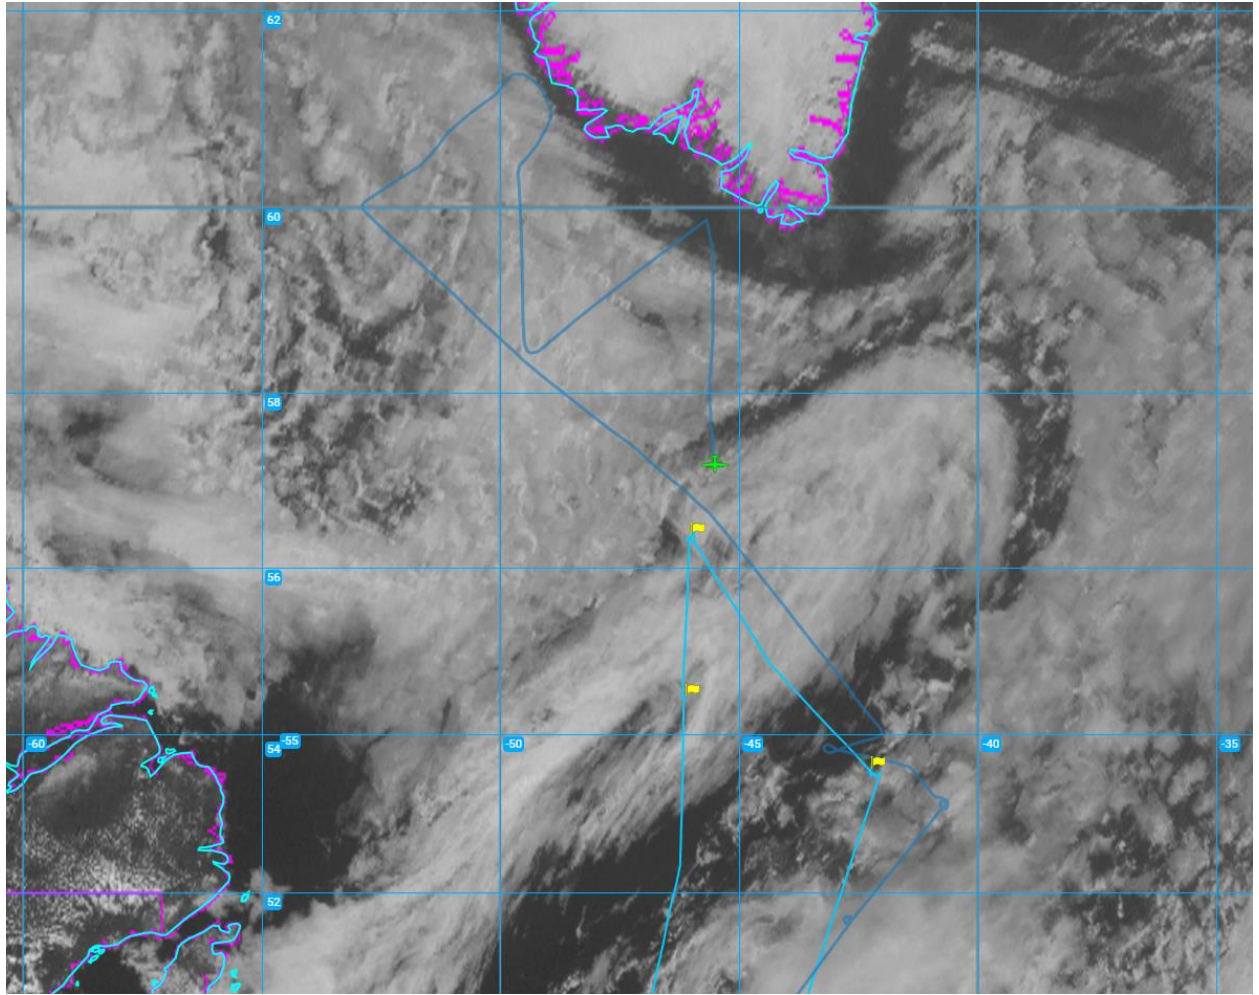

Comments:

Real-time GOES imagery with overlaid ship, aircraft, and CALIPSO trajectories.

MODIS_Terra_Overpass

1215Z_SprialDownAtS3

1237Z_S3toS2

1300Z_S3toS2

1335Z_S3toS2

1345Z_SpiralNearS2

1415Z_OceanRemoteSensingNearBoxExit

1430Z_LeavingTheBox

1500Z_Clouds

1520Z_NorthernSurvey

1640Z_NorthernSurvey

1640Z_NorthernSurveyClouds

1700Z_IR_Clouds

1800Z_NorthernSurvey

1820Z_NorthernSurveyWithGOESvisible

1900Z_HighAltitudeLegToRTB

1935Z_HighAltitudeLegToRTB

1950Z_HighAltitudeLegToRTB

2000Z_HighAltitudeLegToRTB

2020Z_HighAltitudeLegToRTB

2030Z_HighAltitudeLegToRTB_ZoomOut

2045Z_HighAltitudeLegToRTB_ZoomOut