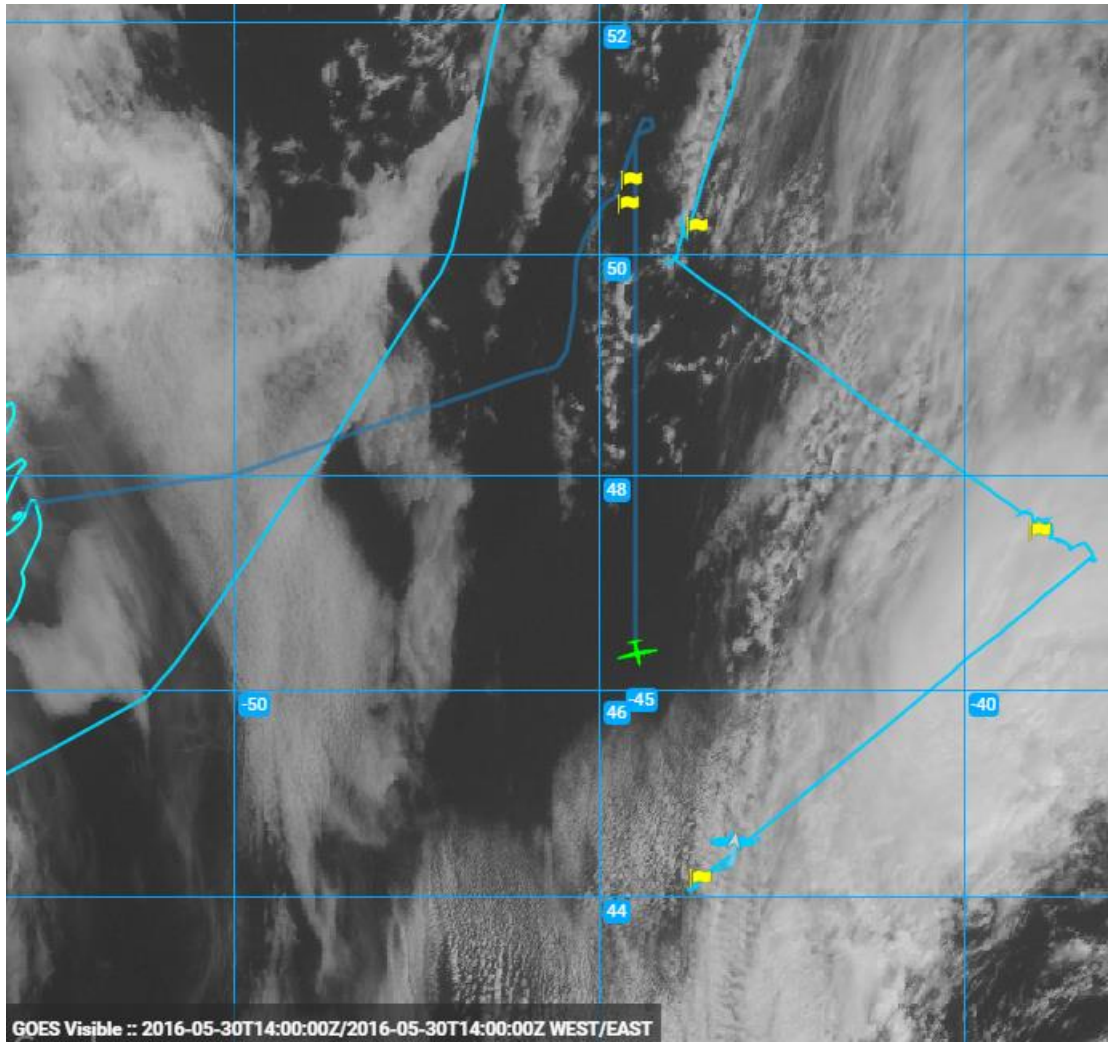

Comments:

Real-time GOES imagery with overlaid ship, aircraft, and CALIPSO trajectories.

1230Z_HeadingOutToTheBox

1300Z_LiningUpForHighAltSurvey

1310Z_LiningUpForHighAltSurvey

1320Z_HighAlt_N-S_Survey

1350Z_HighAlt_N-S_Survey