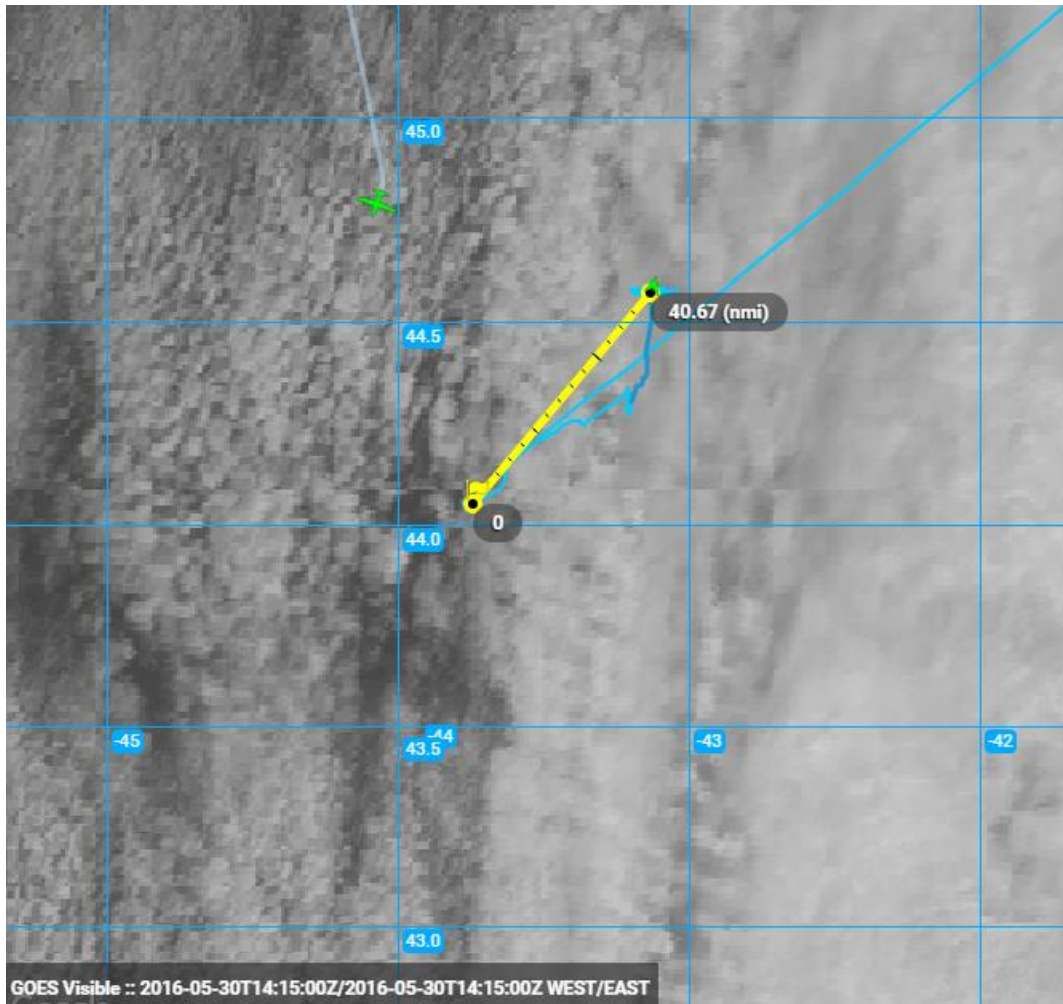

1430Z_ApproachingZpattern

1430Z_StartZpattern