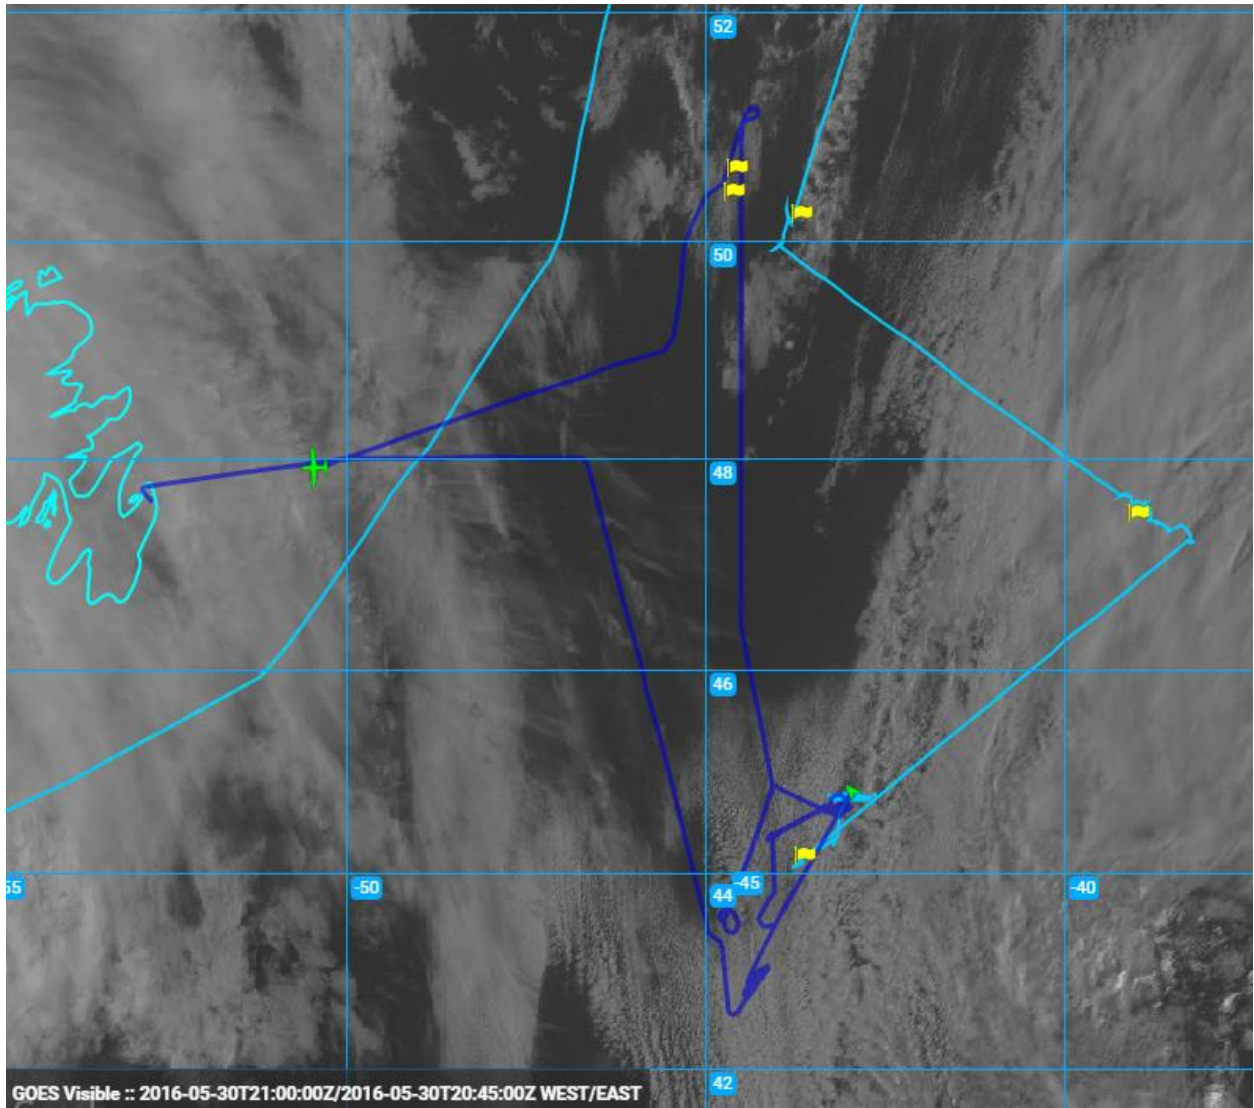

Comments:

Real-time GOES imagery with overlaid ship, aircraft, and CALIPSO trajectories.

1230Z_HeadingOutToTheBox

1300Z_LiningUpForHighAltSurvey

1310Z_LiningUpForHighAltSurvey

1320Z_HighAlt_N-S_Survey

1350Z_HighAlt_N-S_Survey

1855Z_MiniCloudModule

1920Z_SettingUpForCALIPSOTrack

1955Z_AlongCALIPSOTrack

2050Z_AlongCALIPSOTrack

2125Z_RTb