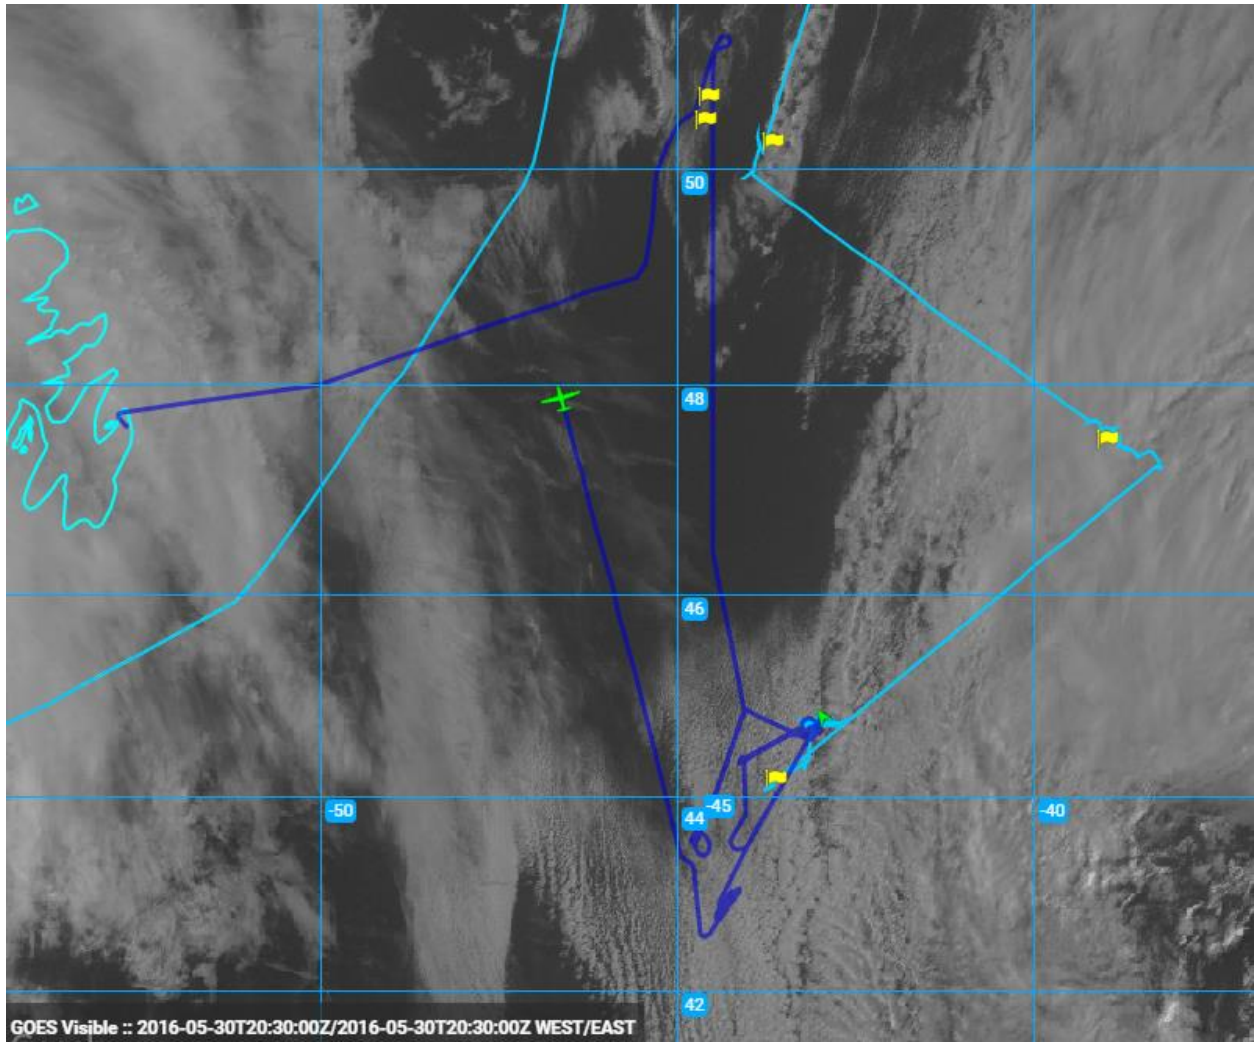

1955Z_AlongCALIPSOTrack

2050Z_AlongCALIPSOTrack