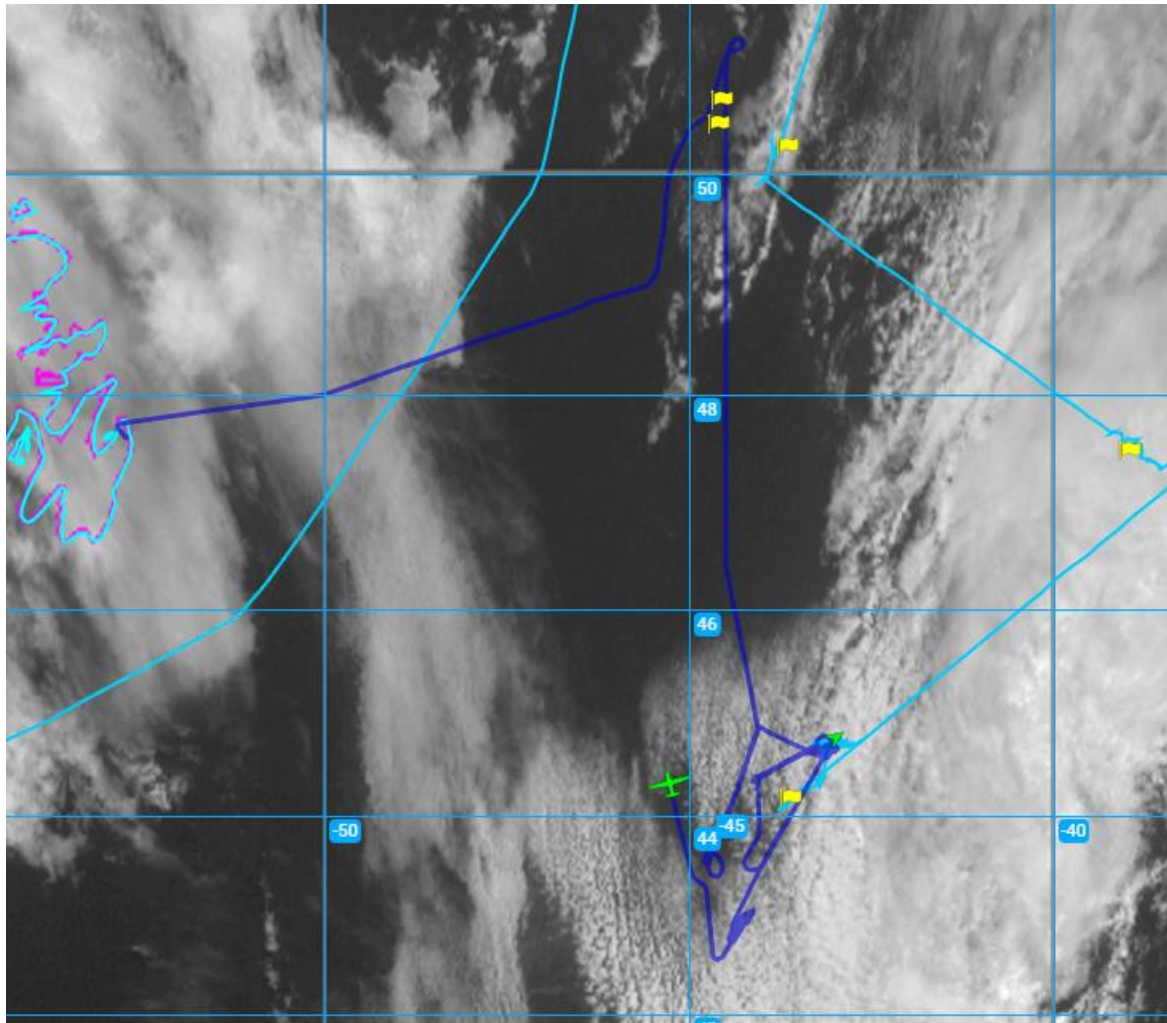

1920Z_SettingUpForCALIPSOTrack

1955Z_AlongCALIPSOTrack