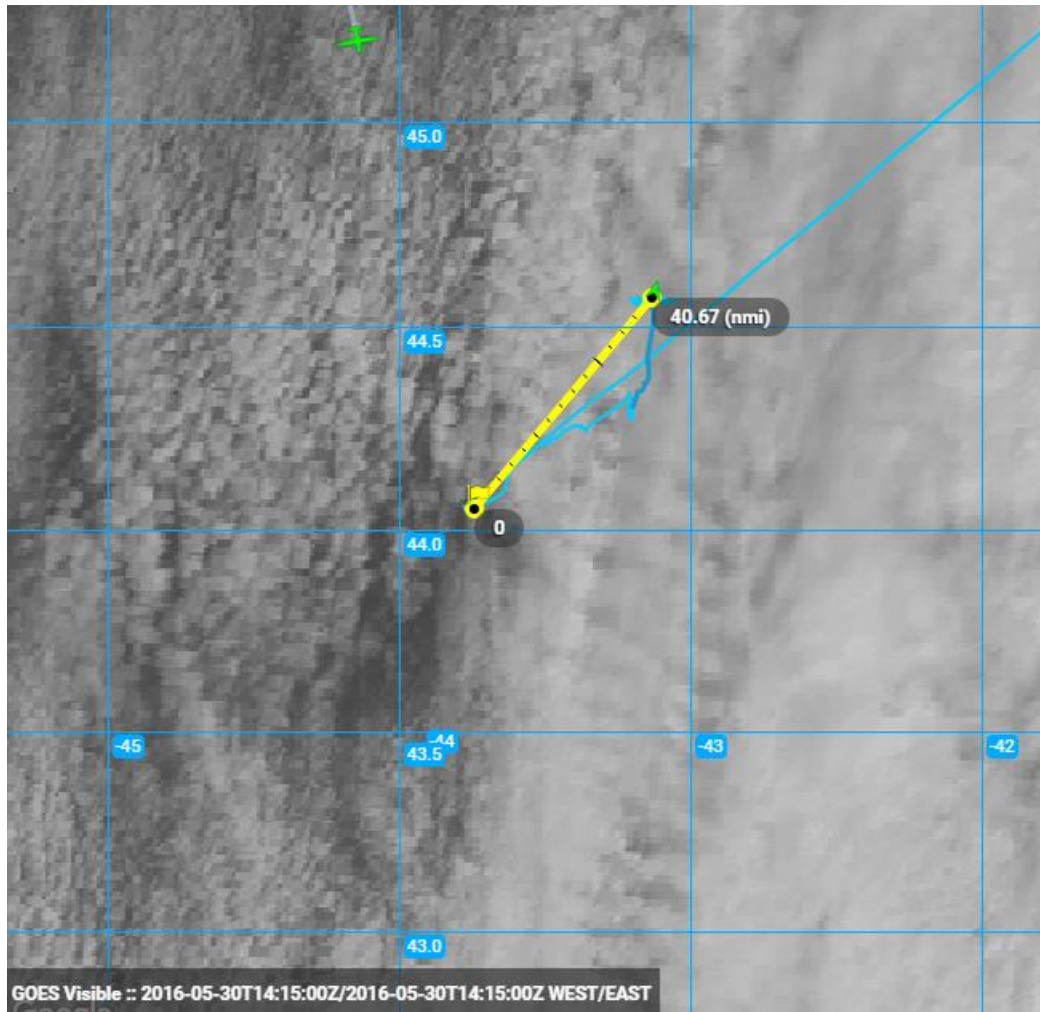

1425Z_ApproachingZpattern

1430Z_ApproachingZpattern