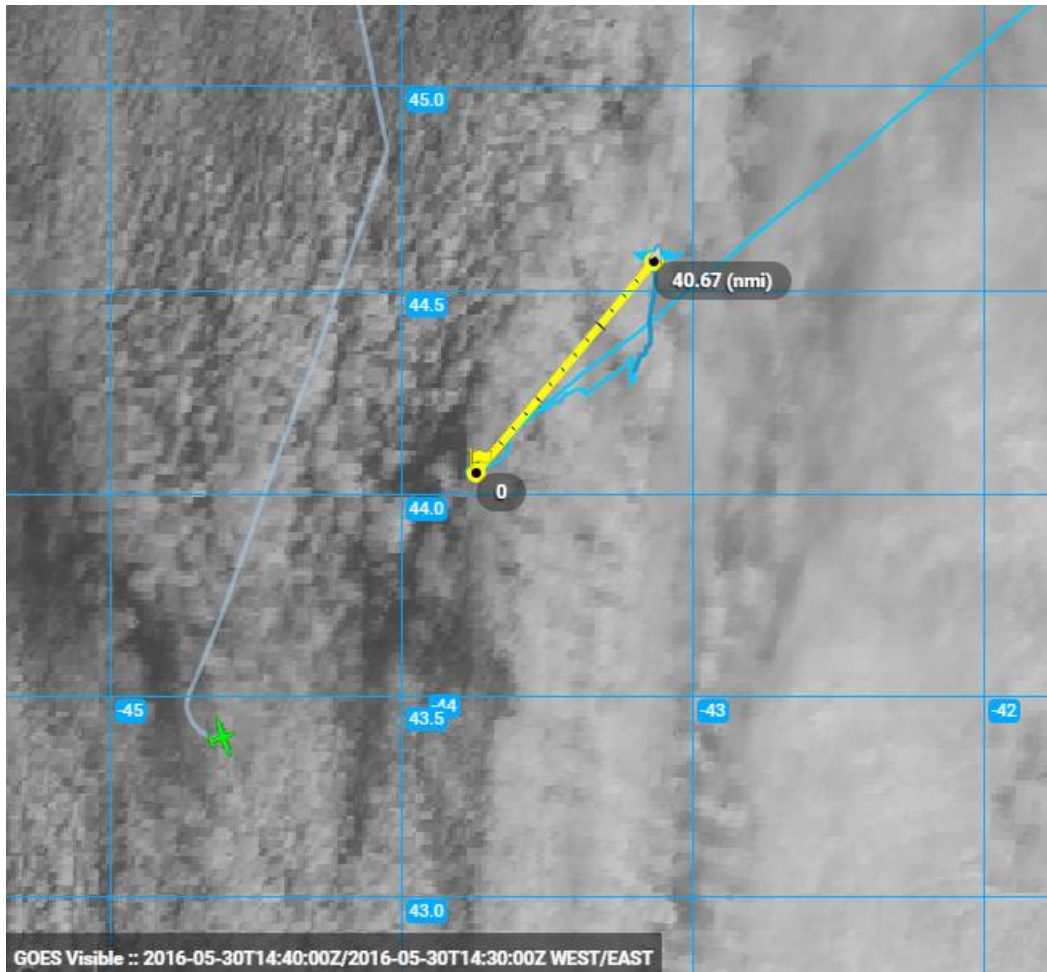

Comments:

Real-time GOES imagery with overlaid ship, aircraft, and CALIPSO trajectories.

1230Z_HeadingOutToTheBox

1300Z_LiningUpForHighAltSurvey

1310Z_LiningUpForHighAltSurvey

1320Z_HighAlt_N-S_Survey

1350Z_HighAlt_N-S_Survey

1415Z_HighAlt_N-S_Survey

1425Z_ApproachingZpattern

1430Z_ApproachingZpattern

1430Z_StartZpattern

1450Z_SpiralDown

1515Z_LowLevelZPatternLeg

1545Z_LowLevelNearTheShip

1550Z_StartCloudModule